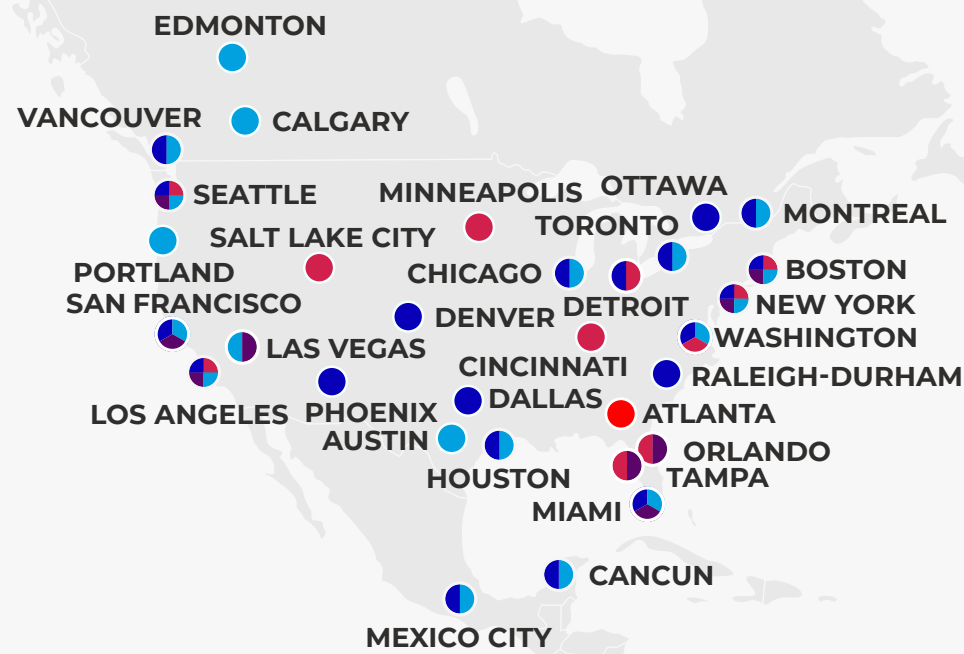

Winter schedule of Transatlantic partners

Air France, KLM, Delta Air Lines and Virgin Atlantic

PAPEETE

- HUB
- OPERATED BY AIR FRANCE
- OPERATED BY KLM
- OPERATED BY DELTA AIR LINES
- OPERATED BY VIRGIN ATLANTIC