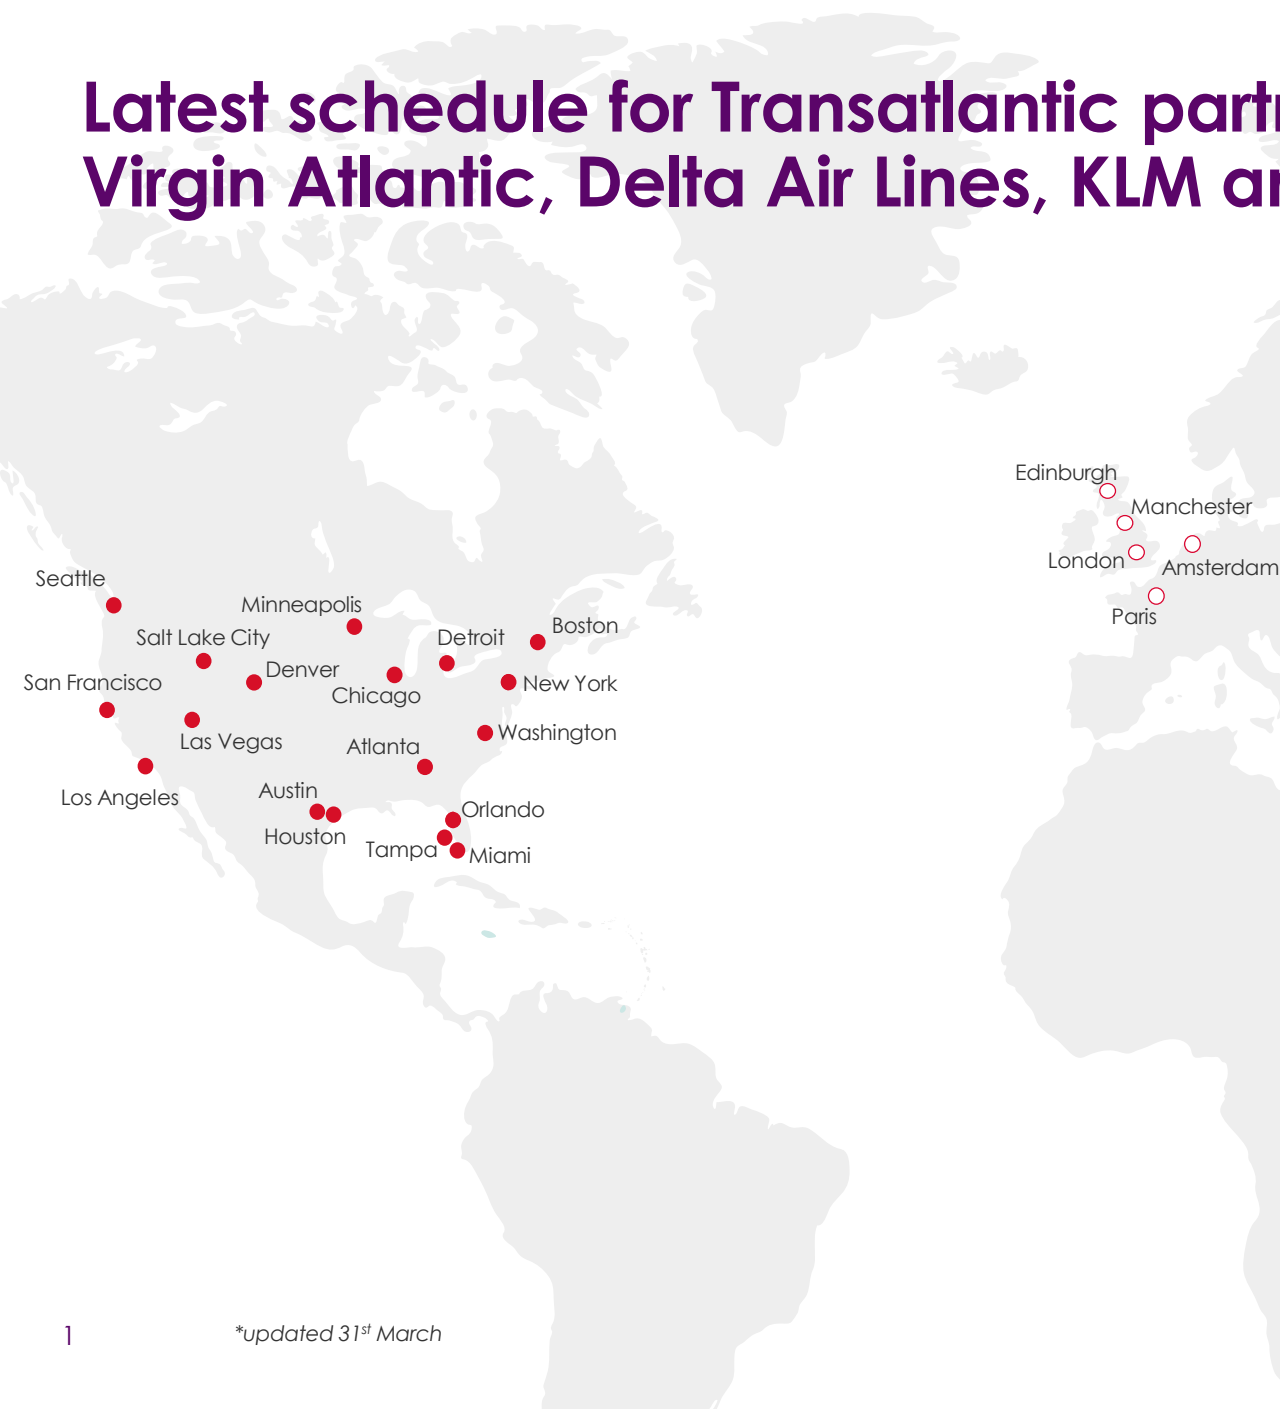

Latest schedule for Transatlantic partners Virgin Atlantic, Delta Air Lines, KLM and Air France

From United Kingdom to:		
Code	City	Wkly freq
United States from London Heathrow		
VS	Atlanta	7
DL	Atlanta	14
VS	Boston	14
DL	Boston	7
DL	Detroit	7
VS	Las Vegas	7
VS	Los Angeles	21
VS	Miami	14
DL	Minneapolis	7
VS	New York	49
DL	New York	14
VS	Orlando	14
DL	Salt Lake City	7
VS	San Francisco	14
DL	Seattle	7
VS	Tampa	7
VS	Washington	7
United States from London Gatwick		
DL	New York	7
United States from Manchester		
VS	Atlanta	7
VS	Las Vegas	3
VS	New York	7
VS	Orlando	12
United States from Edinburgh		
DL	Atlanta	7
DL	Boston	7
DL	New York	7
VS	Orlando	2

From Amsterdam to:		
Code	City	Wkly freq
United States		
KL	Atlanta	7
DL	Atlanta	21
KL	Austin	3
KL	Boston	4
DL	Boston	14
KL	Chicago	7
DL	Detroit	21
KL	Houston	7
KL	Las Vegas	5
KL	Los Angeles	14
DL	Minneapolis	21
KL	Minneapolis	3
KL	New York	18
DL	New York	14
DL	Orlando	7
DL	Portland	7
DL	Salt Lake City	7
KL	Salt Lake City	3
KL	San Francisco	7
DL	Seattle	14
KL	Washington	7

From Paris to:		
Code	City	Wkly freq
United States		
AF	Atlanta	18
DL	Atlanta	21
AF	Boston	17
DL	Boston	7
AF	Chicago	7
DL	Cincinnati	7
AF	Dallas	7
AF	Denver	4
AF	Detroit	7
DL	Detroit	14
AF	Houston	7
AF	Los Angeles	26
DL	Los Angeles	7
AF	Miami	12
AF	Minneapolis	7
DL	Minneapolis	7
AF	Newark	7
AF	New York	42
DL	New York	21
AF	Raleigh-Durham	7
DL	Salt Lake City	7
AF	San Francisco	14
AF	Seattle	3
DL	Seattle	7
AF	Washington	14