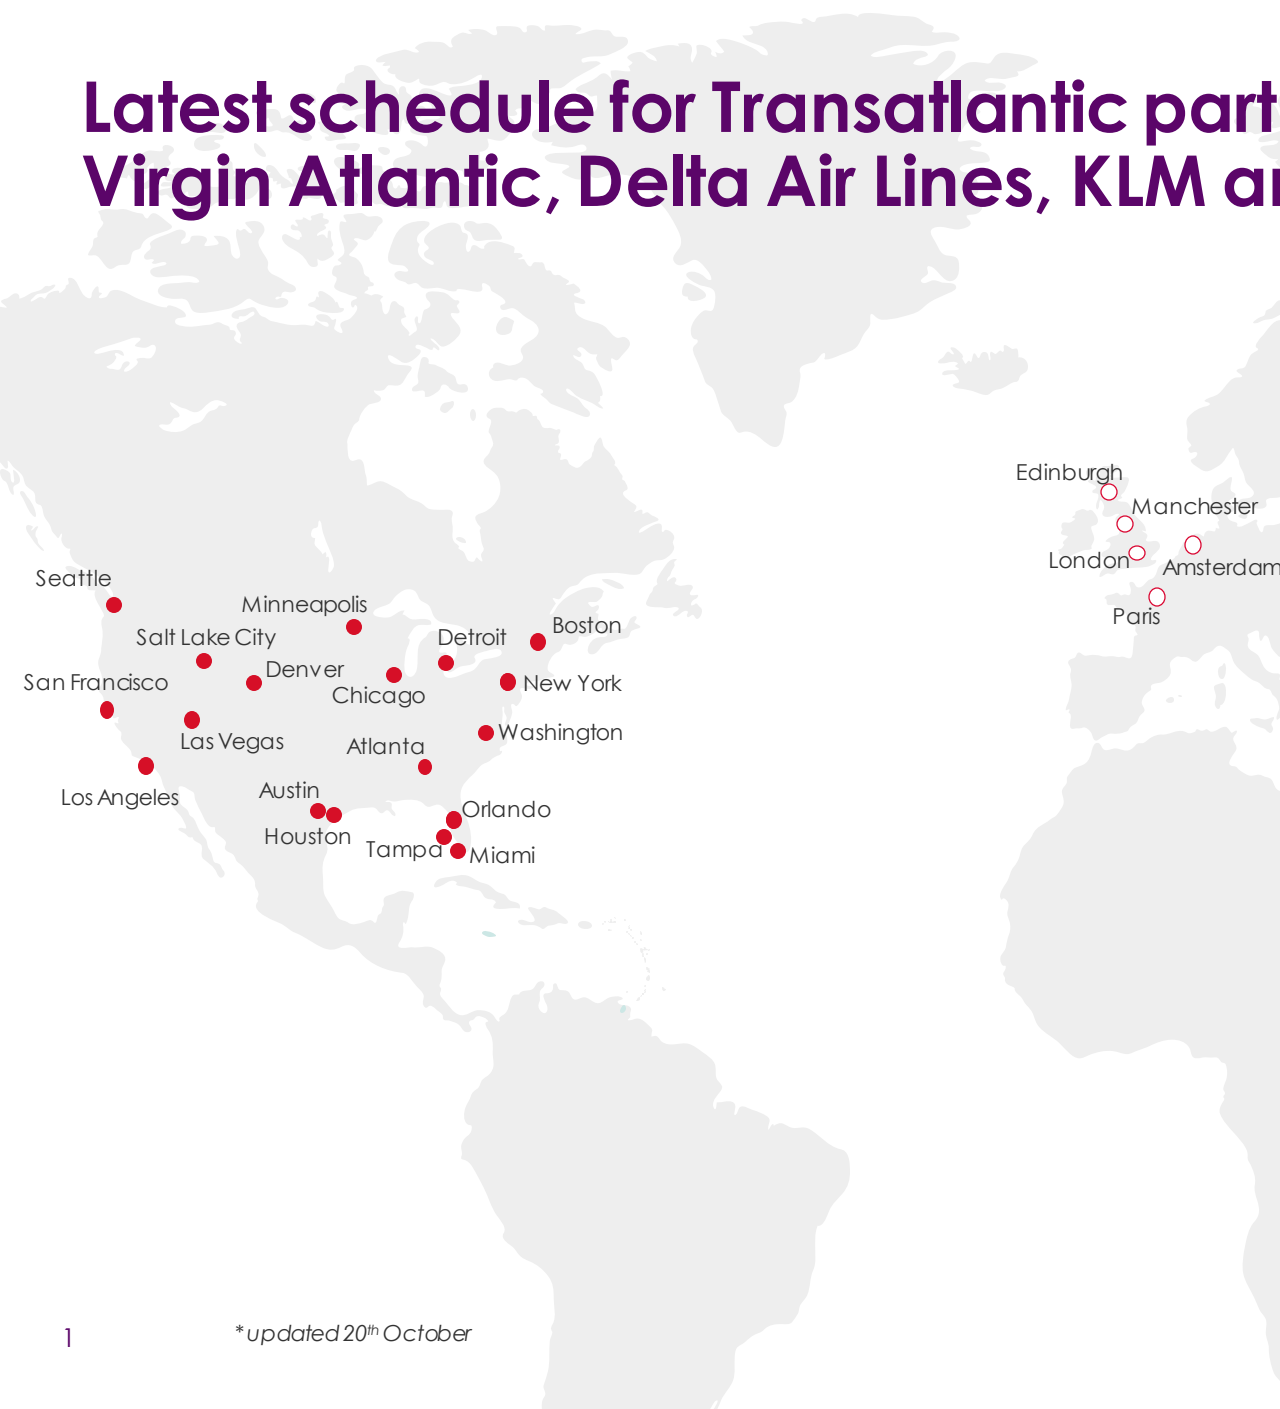

Latest schedule for Transatlantic partners Virgin Atlantic, Delta Air Lines, KLM and Air France

From United Kingdom to:		
Code	City	W kly freq
United States from London		
VS	Atlanta	7
DL	Atlanta	14
VS	Austin	3
VS	Boston	7
DL	Boston	7
DL	Detroit	12
VS	Las Vegas	7
VS	Los Angeles	13
DL	Los Angeles	7
VS	Miami	13
DL	Minneapolis	7
VS	New York	42
DL	New York	14
VS	Orlando	7
DL	Salt Lake City	7
VS	San Francisco	7
VS	Seattle	7
DL	Seattle	7
VS	Tampa	7
VS	Washington	7
United States from Manchester		
VS	Atlanta	5
VS	New York	5
VS	Orlando	7
United States from Edinburgh		
DL	New York	5

From Amsterdam to:		
Code	City	W kly freq
United States		
KL	Atlanta	14
DL	Atlanta	14
KL	Austin	3
KL	Boston	3
DL	Boston	7
KL	Chicago	5
DL	Detroit	21
KL	Houston	7
KL	Las Vegas	3
KL	Los Angeles	7
KL	Miami	3
DL	Minneapolis	14
KL	Minneapolis	4
KL	New York	14
DL	New York	14
DL	Orlando	7
DL	Portland	7
DL	Salt Lake City	7
KL	San Francisco	4
DL	Seattle	7
KL	Washington	7

From Paris to:		
Code	City	W kly freq
United States		
AF	Atlanta	18
DL	Atlanta	18
AF	Boston	7
DL	Boston	7
AF	Chicago	7
DL	Cincinnati	3
AF	Dallas	5
AF	Detroit	6
DL	Detroit	7
AF	Houston	7
AF	Los Angeles	19
DL	Los Angeles	4
AF	Miami	10
DL	Minneapolis	7
AF	Newark	7
AF	New York	35
DL	New York	14
AF	Raleigh	3
DL	Salt Lake City	7
AF	San Francisco	7
AF	Seattle	3
DL	Seattle	7
AF	Washington	11